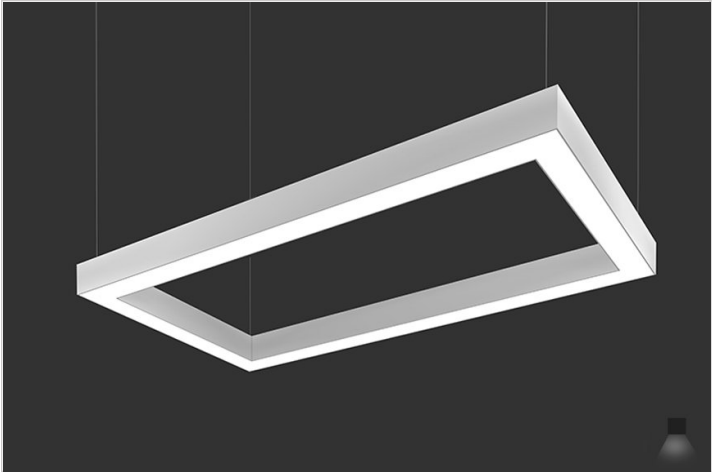

Vario Flush Rectangle

SHAPES-ADDING DATA

TYPE

PROJECT

Overview