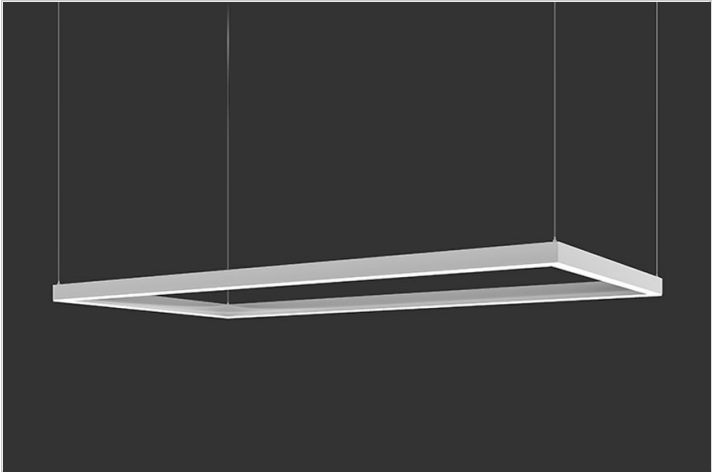

Kayla Drop Rectangle

NEW SHAPES-MAR 2020

TYPE

PROJECT

Overview

Ordering Format

PART NUMBER: 7

NOTES

ORDER NUMBER: