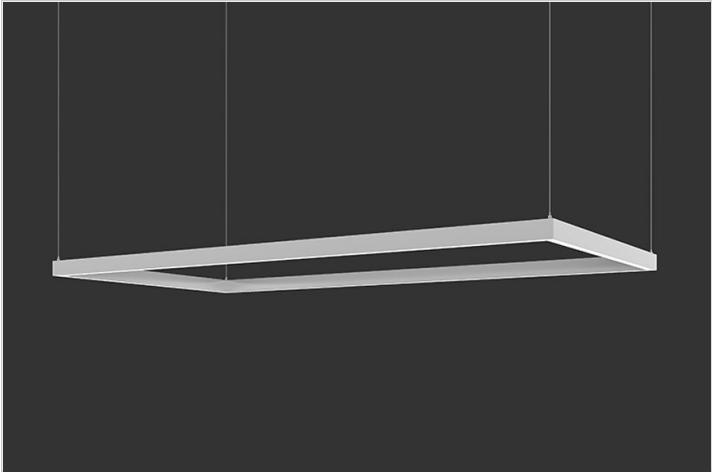

Kayla Flush Rectangle

NEW SHAPES-MAR 2020

TYPE

PROJECT

Overview

Ordering Format

PART NUMBER: 6

NOTES

ORDER NUMBER:

Kayla Flush Rectangle

NEW SHAPES-MAR 2020

TYPE

PROJECT

Construction & Mounting

Kayla Flush Rectangle

NEW SHAPES-MAR 2020