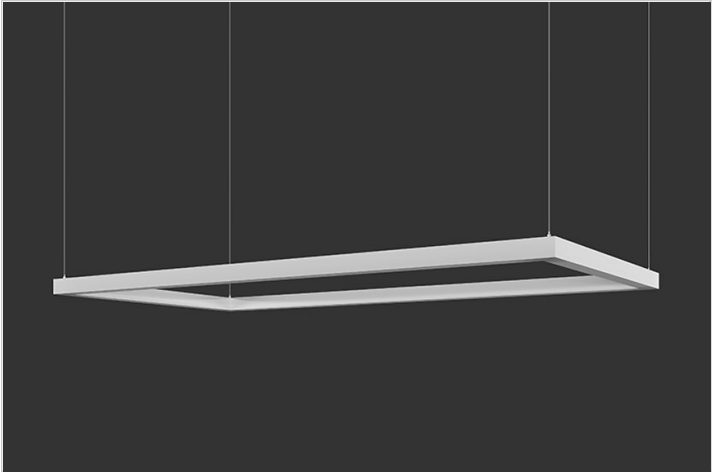

Overview

Ordering Format

PART NUMBER: 2

NOTES

ORDER NUMBER:

Claude Rectangle

NEW SHAPES-MAR 2020

TYPE