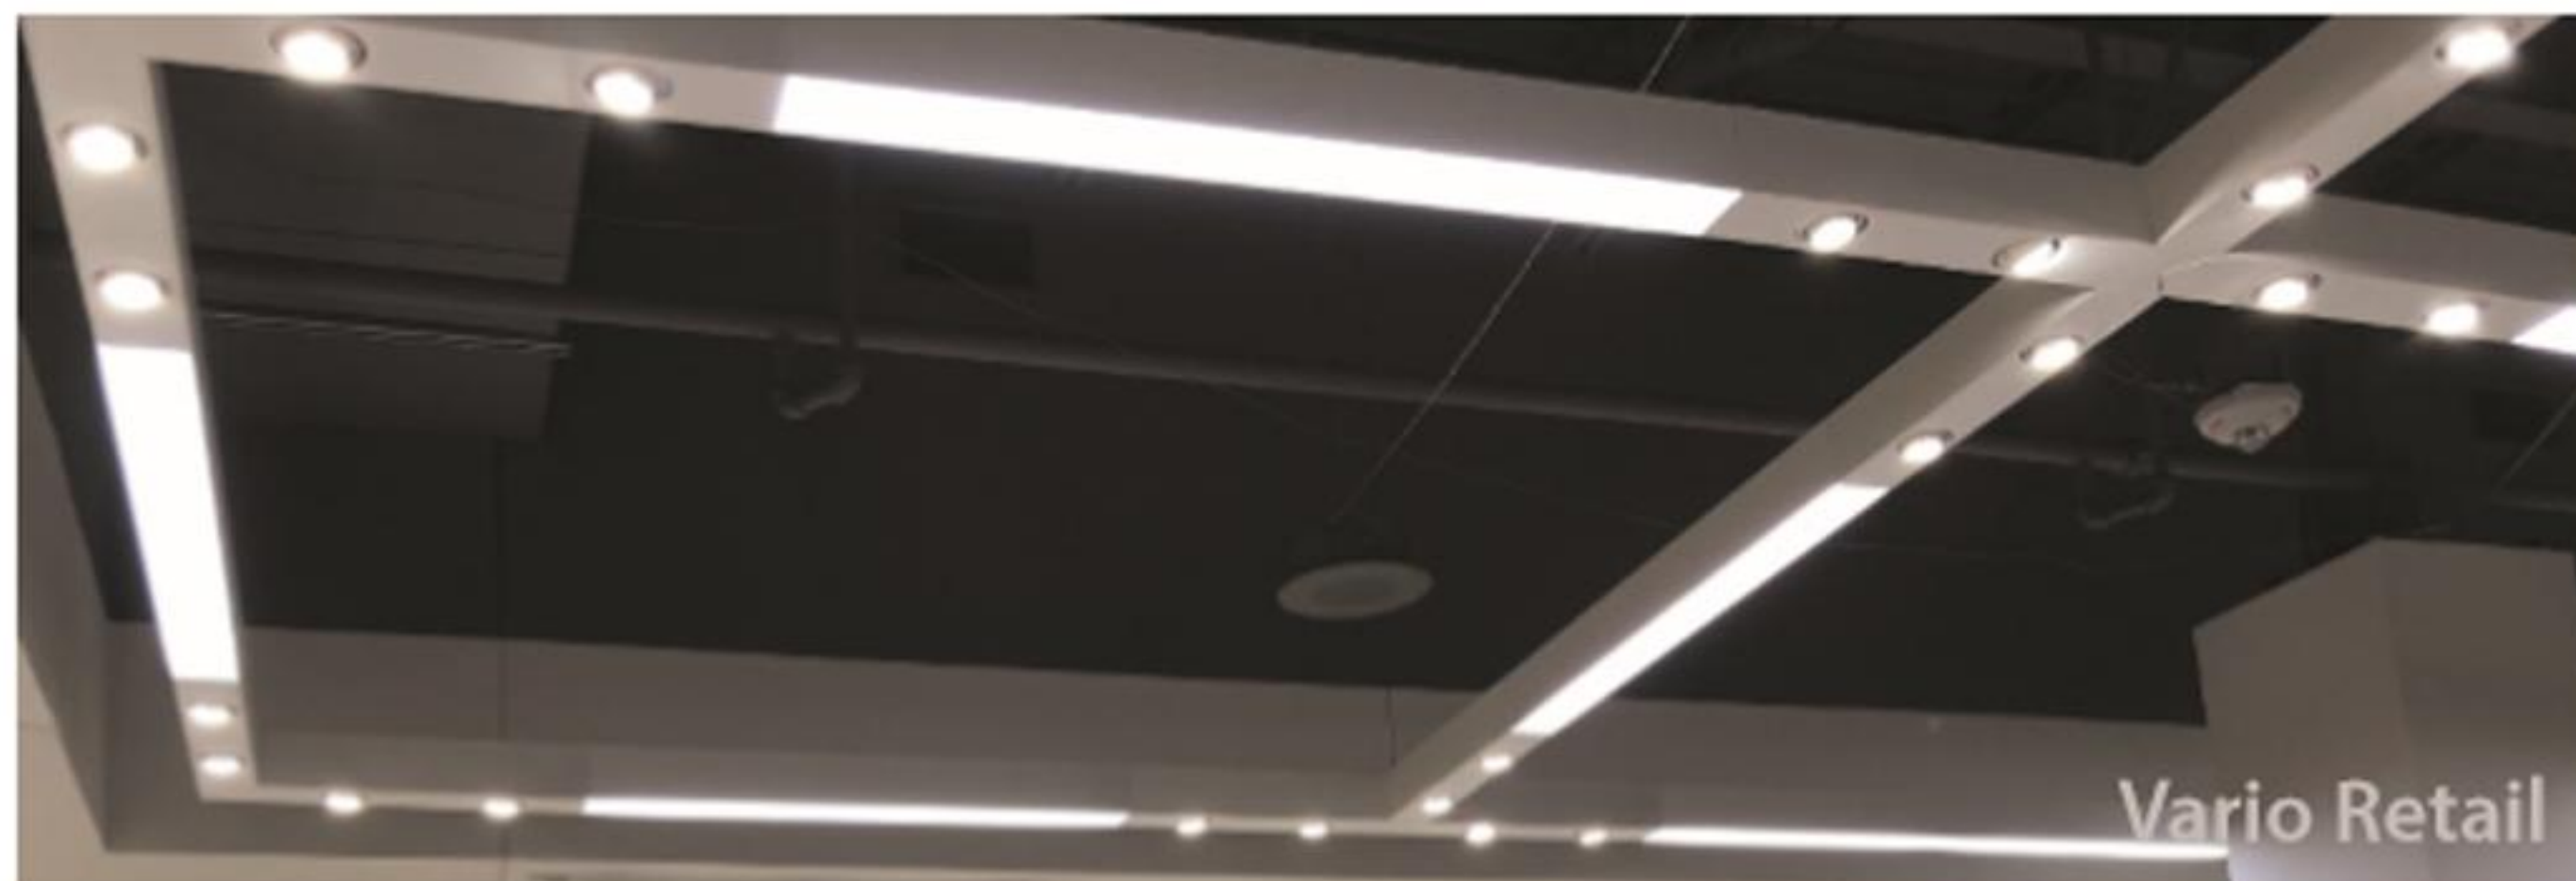

PICASSO LIGHTING

Architectural &
Custom Lighting
Manufacturer

picassoltg.com