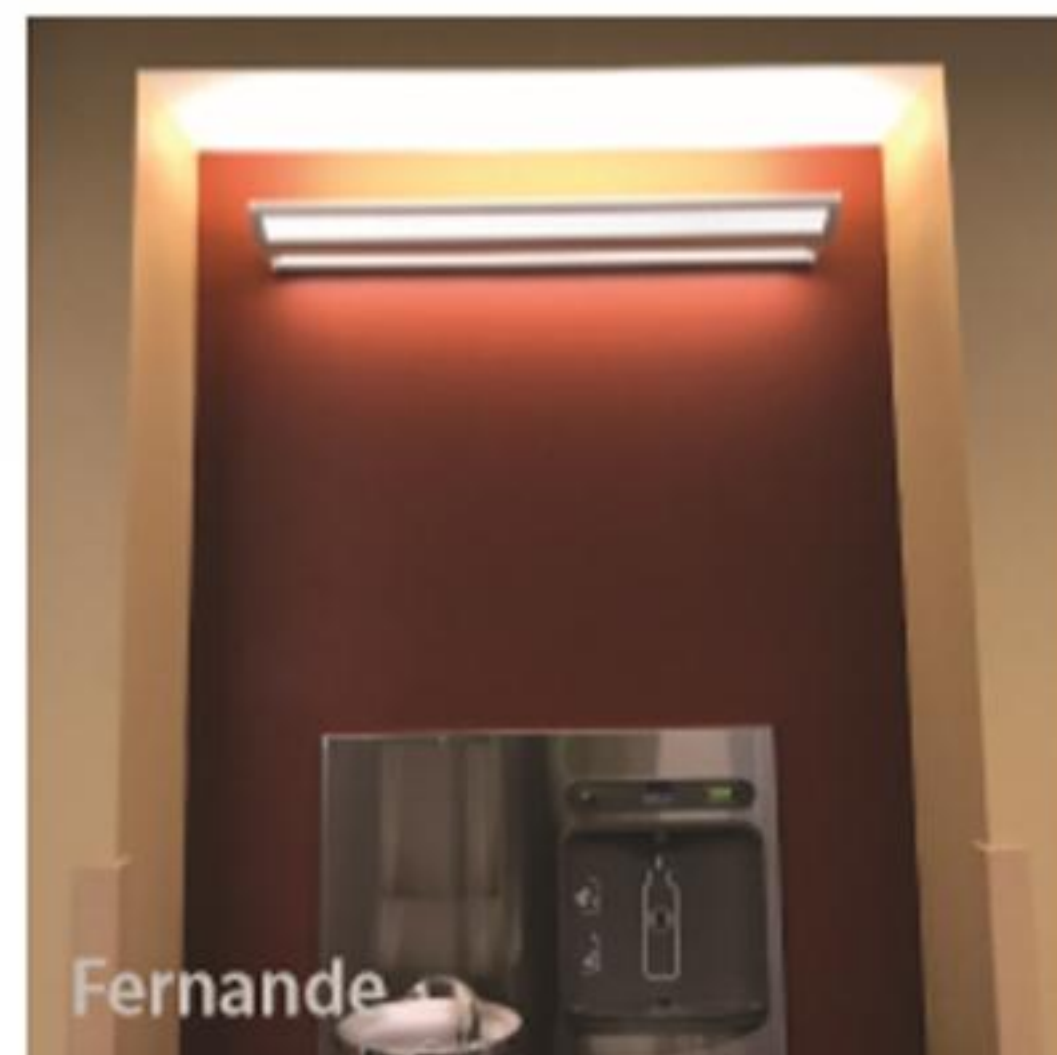

Nubez

Over 10,000 Linear Feet of Picasso Lighting on One Project

Straight Run - Kayla 380 Feet

Dora with Louver

Fernande

Fernande/Max

Kayla Up - Down

Vertical Max